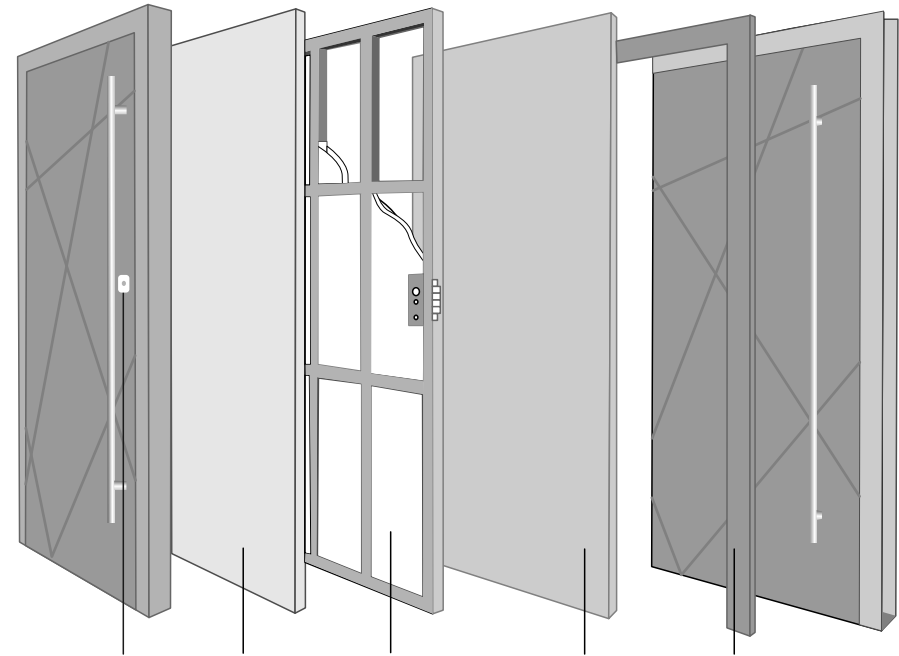

Fireproof

Soundproof

Waterproof

Anti thief

Bulletproof

**STRUCTURE SHOW**

SECURITY DOOR LOCK    8MM ALUMINUM PANEL    ALUMINUM HONEYCOMB PANEL    8MM ALUMINUM PANEL    DOOR CASE

FNA-002