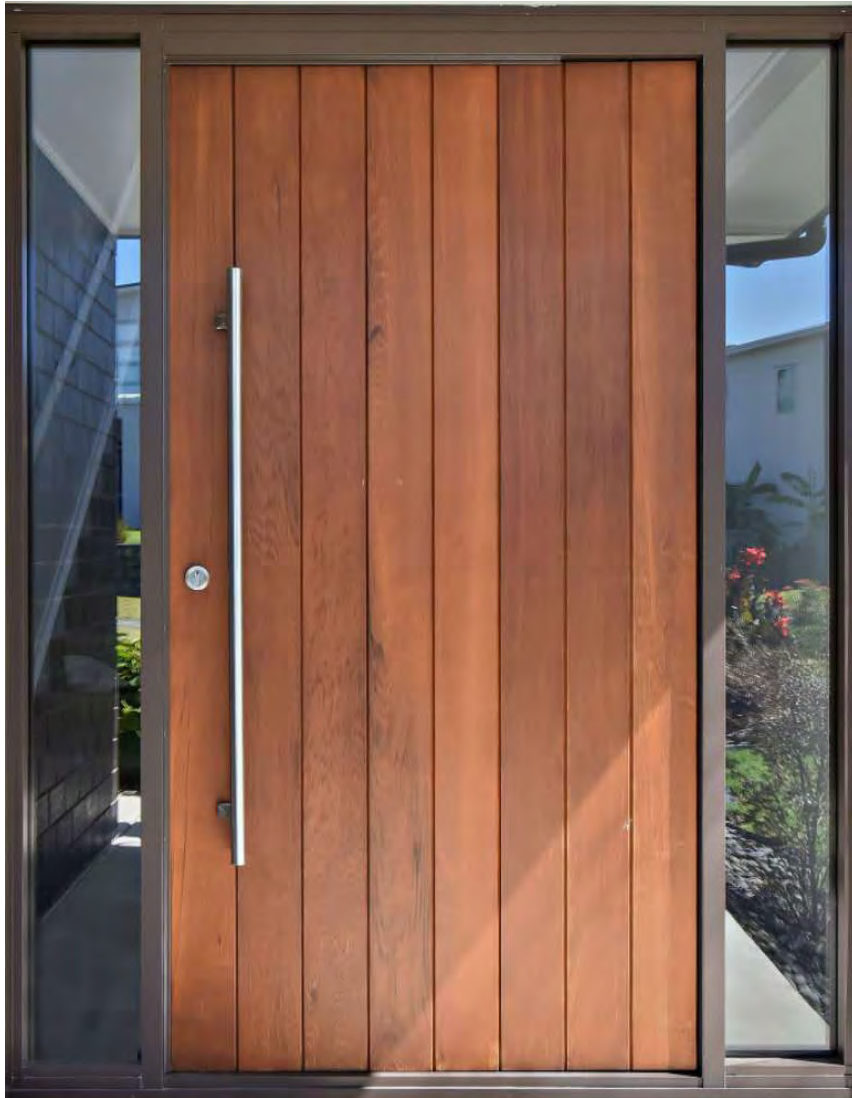

FNA-011

FNA-012

FNA-015

FNA-016

- 1. Metal surface for door leaf
- 2. Sealing system at bottom keepsafe,dustproof &wind,rain proof.
- 3. Reliable lock protects safety

Fireproof

Soundproof

Waterproof