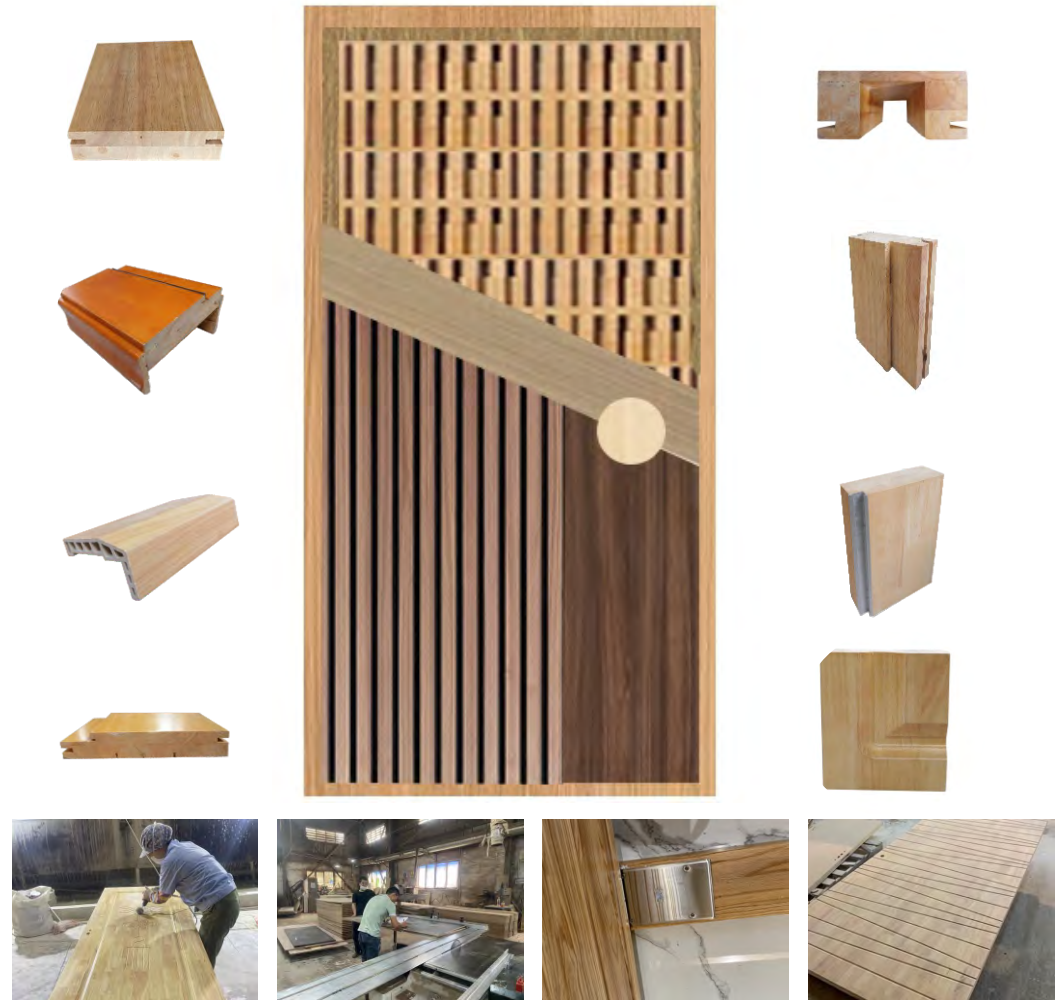

STRUCTURE SHOW