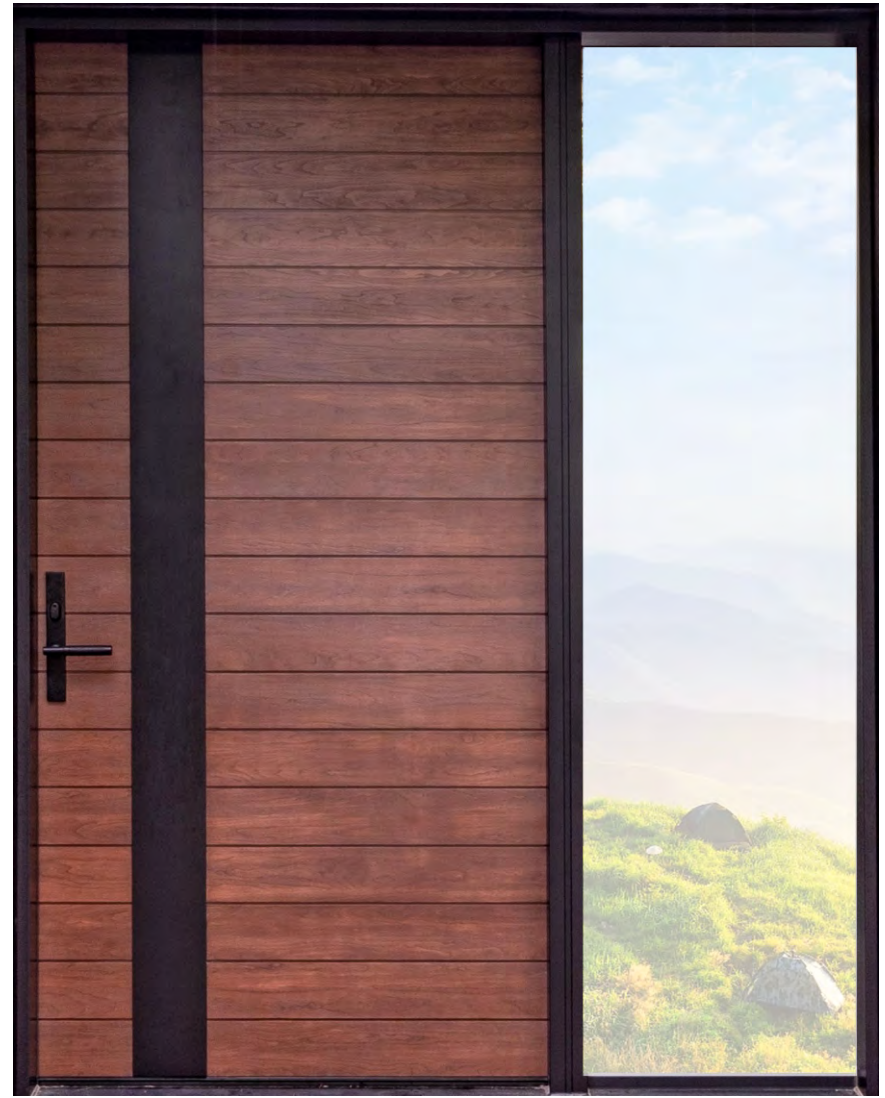

FNA-011

FNA-012

FNA-015

FNA-016

- 1. Metal surface for door leaf
- 2. Sealing system at bottom keepsafe,dustproof &wind,rain proof.
- 3. Reliable lock protects safety

Fireproof

Soundproof

Waterproof