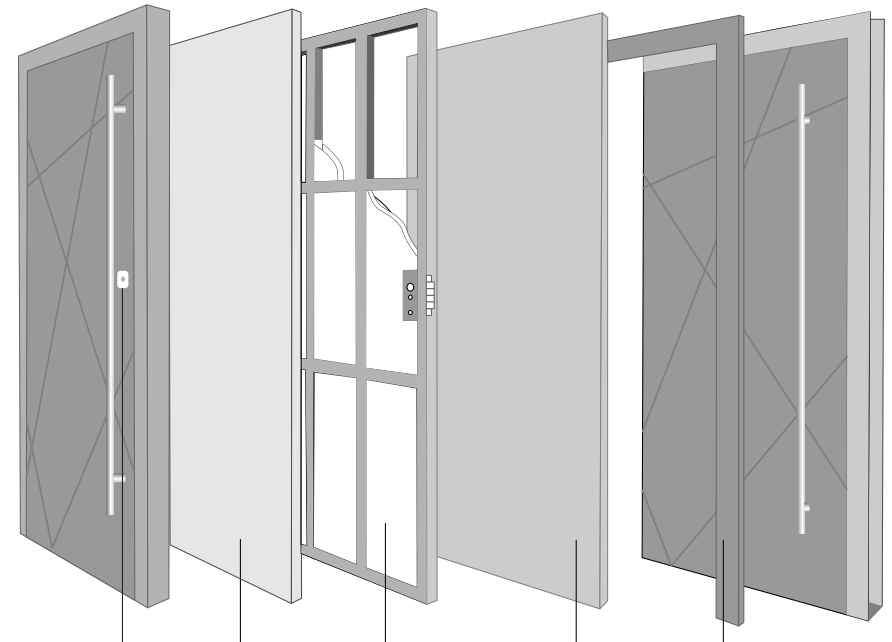

Customization
Any size ,design can be produced based on your requirement

Fireproof

Soundproof

Waterproof

Anti thief

Bulletproof

**STRUCTURE SHOW**

SECURITY DOOR LOCK    8MM ALUMINUM PANEL    ALUMINUM HONEYCOMB PANEL    8MM ALUMINUM PANEL    DOOR CASE